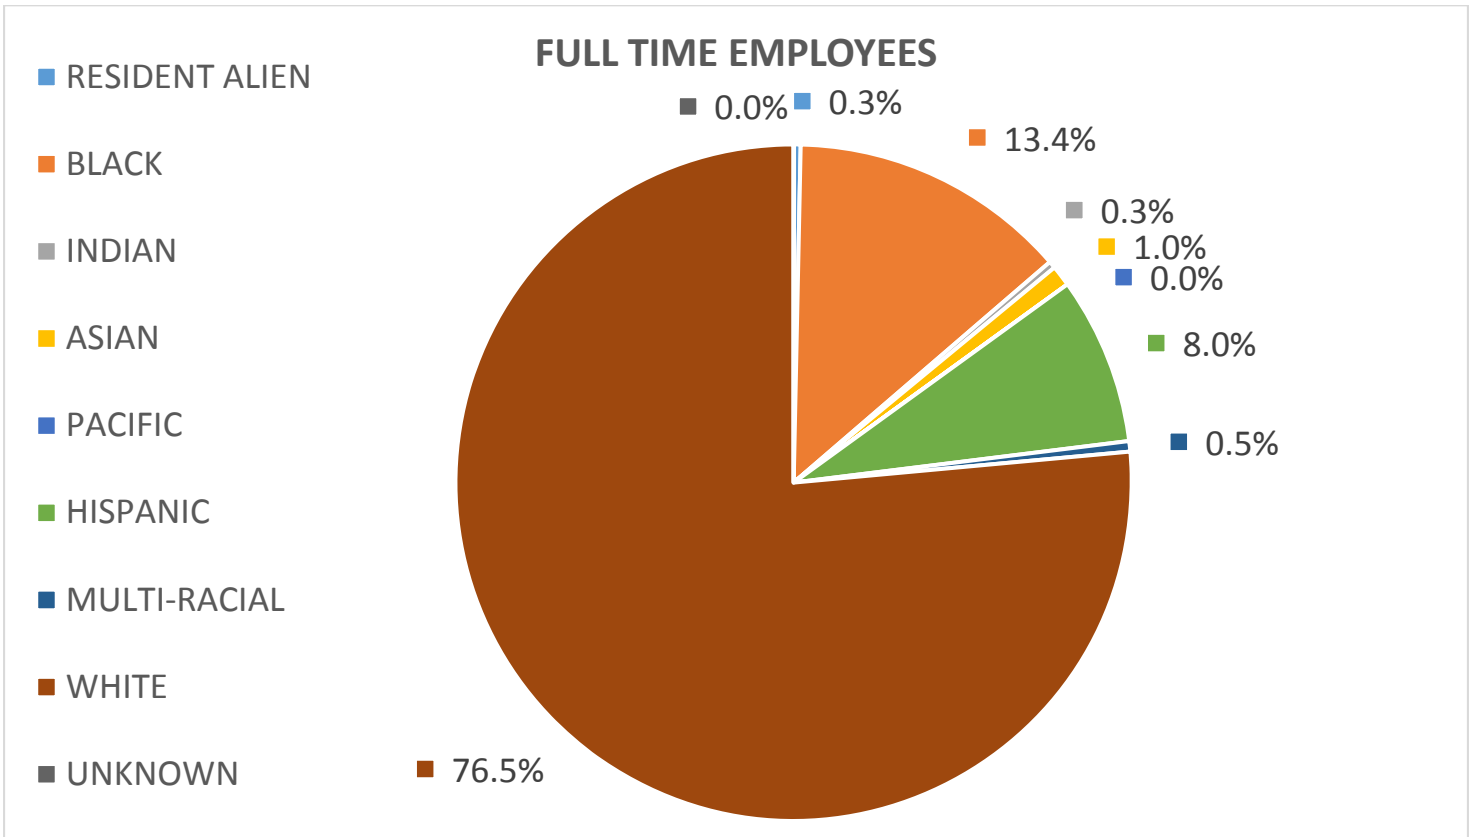

Polk State College 2012/2013 Student Attainment by Race/Ethnicity

Source: Polk State College FactBook, Reporting Year 2012/2013

Polk State College Fall 2013 Employment by Race/Ethnicity

Source: FLDOE, Annual Personnel Report (APR), Fall 2013