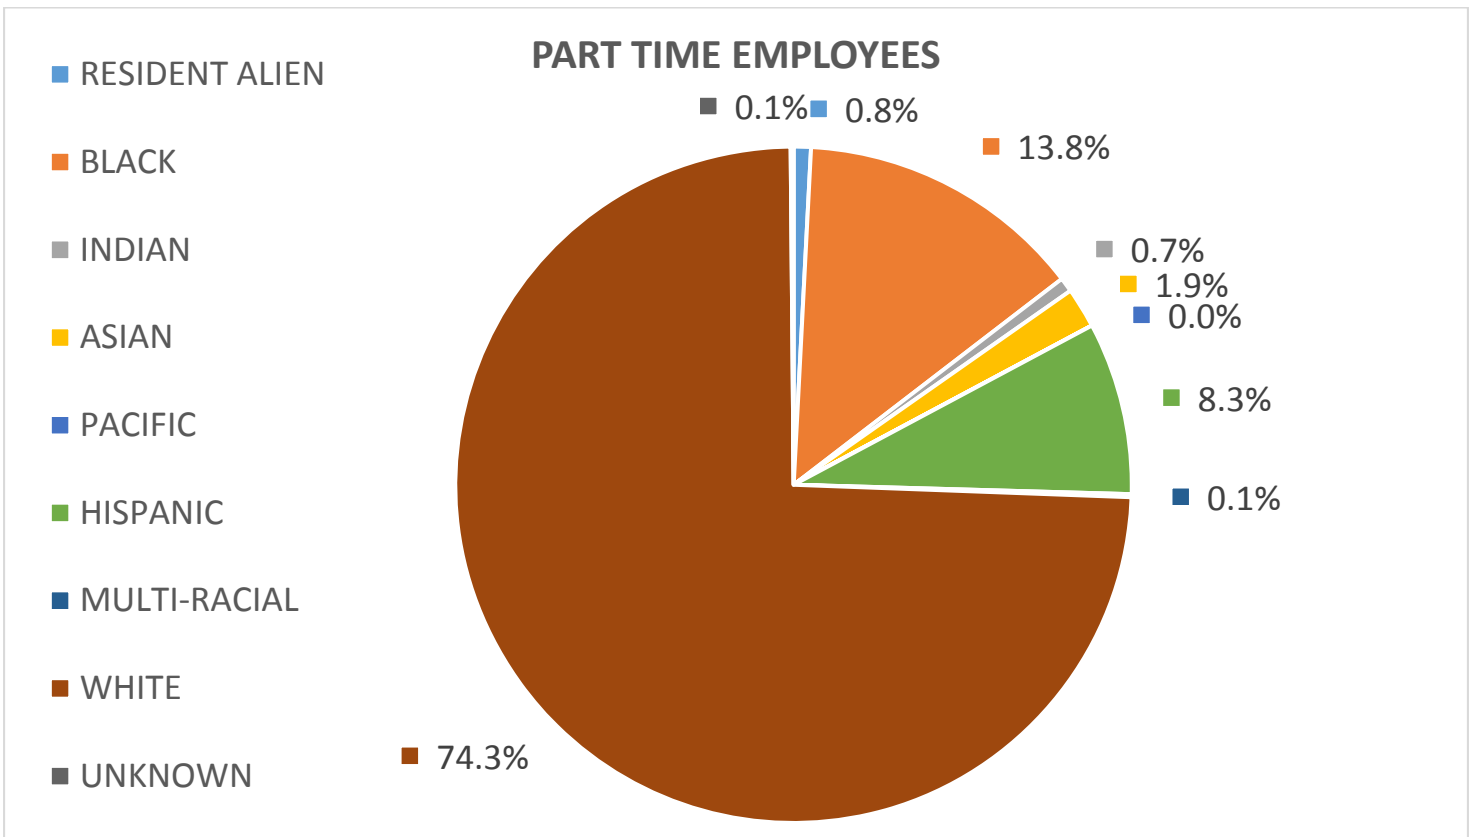

Polk State College 2012/2013 Student Attainment by Race/Ethnicity

Source: Polk State College FactBook, Reporting Year 2012/2013

Polk State College Fall 2013 Employment by Race/Ethnicity

Source: FLDOE, Annual Personnel Report (APR), Fall 2013