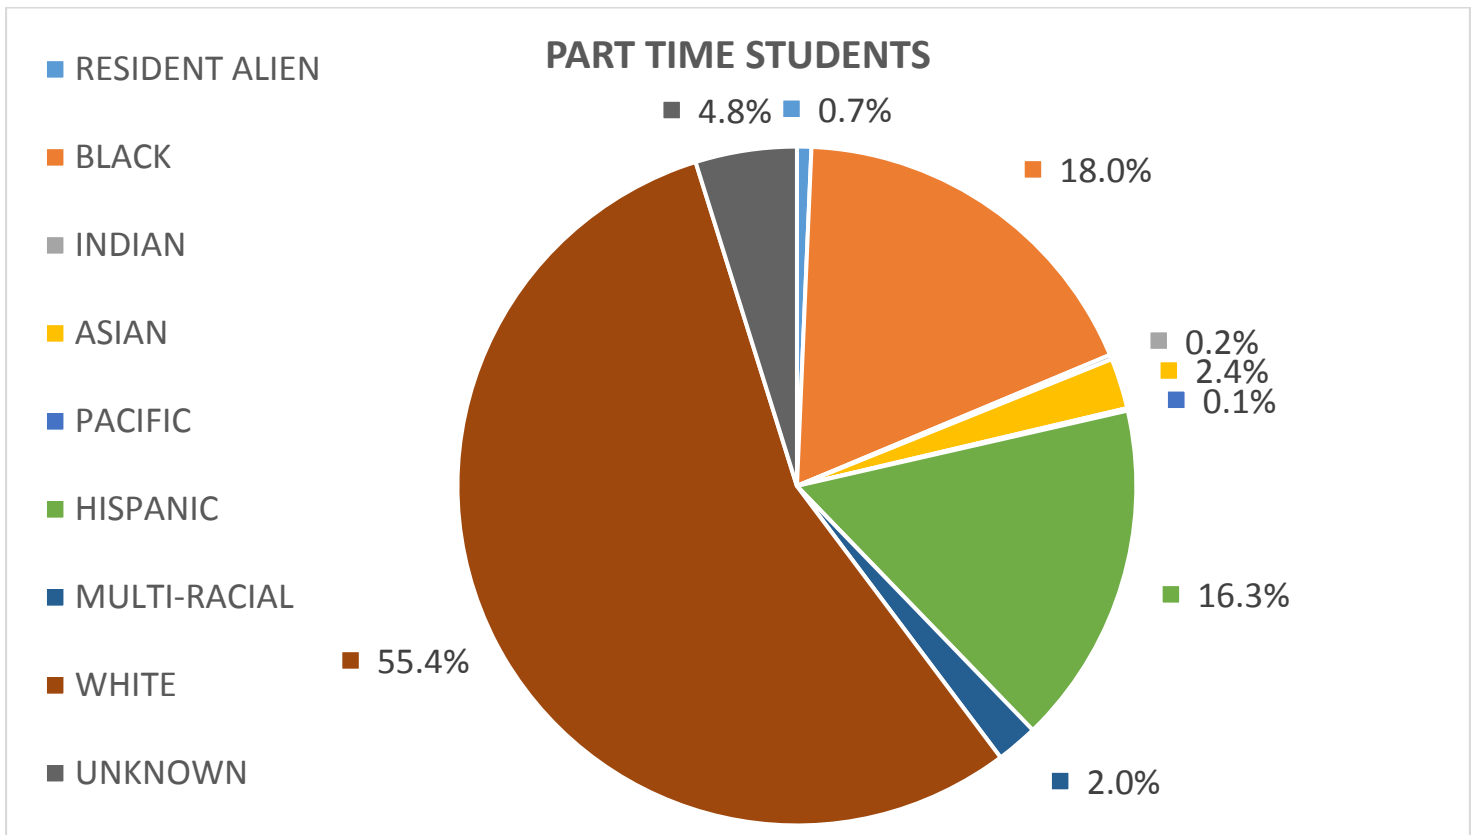

Polk State College 2012/2013 Student Attainment by Race/Ethnicity

Source: Polk State College FactBook, Reporting Year 2012/2013

Polk State College Fall 2013 Employment by Race/Ethnicity

Source: FLDOE, Annual Personnel Report (APR), Fall 2013