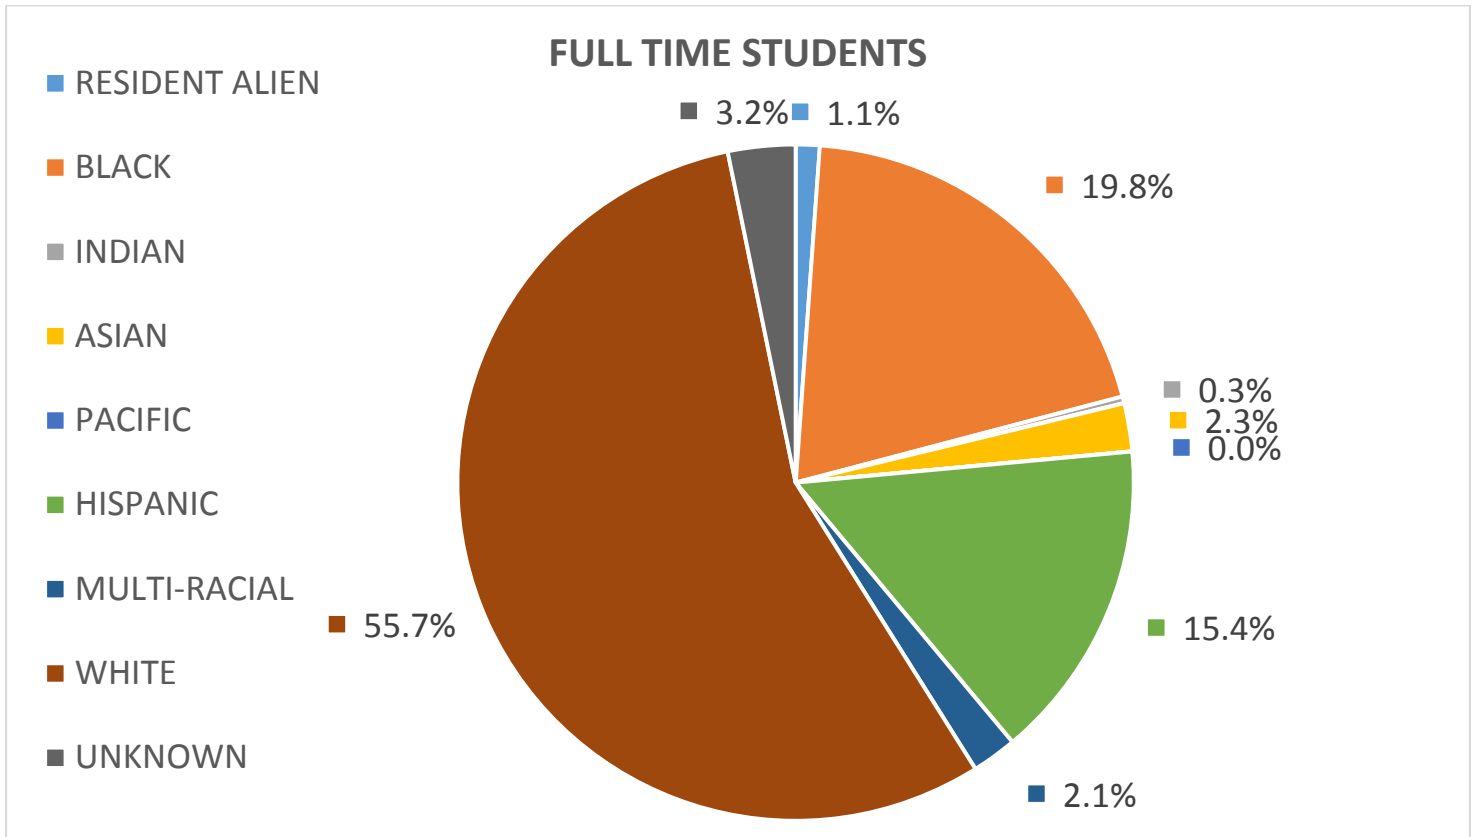

Polk State College 2012/2013 Student Attainment by Race/Ethnicity

Source: Polk State College FactBook, Reporting Year 2012/2013

Polk State College Fall 2013 Employment by Race/Ethnicity

Source: FLDOE, Annual Personnel Report (APR), Fall 2013