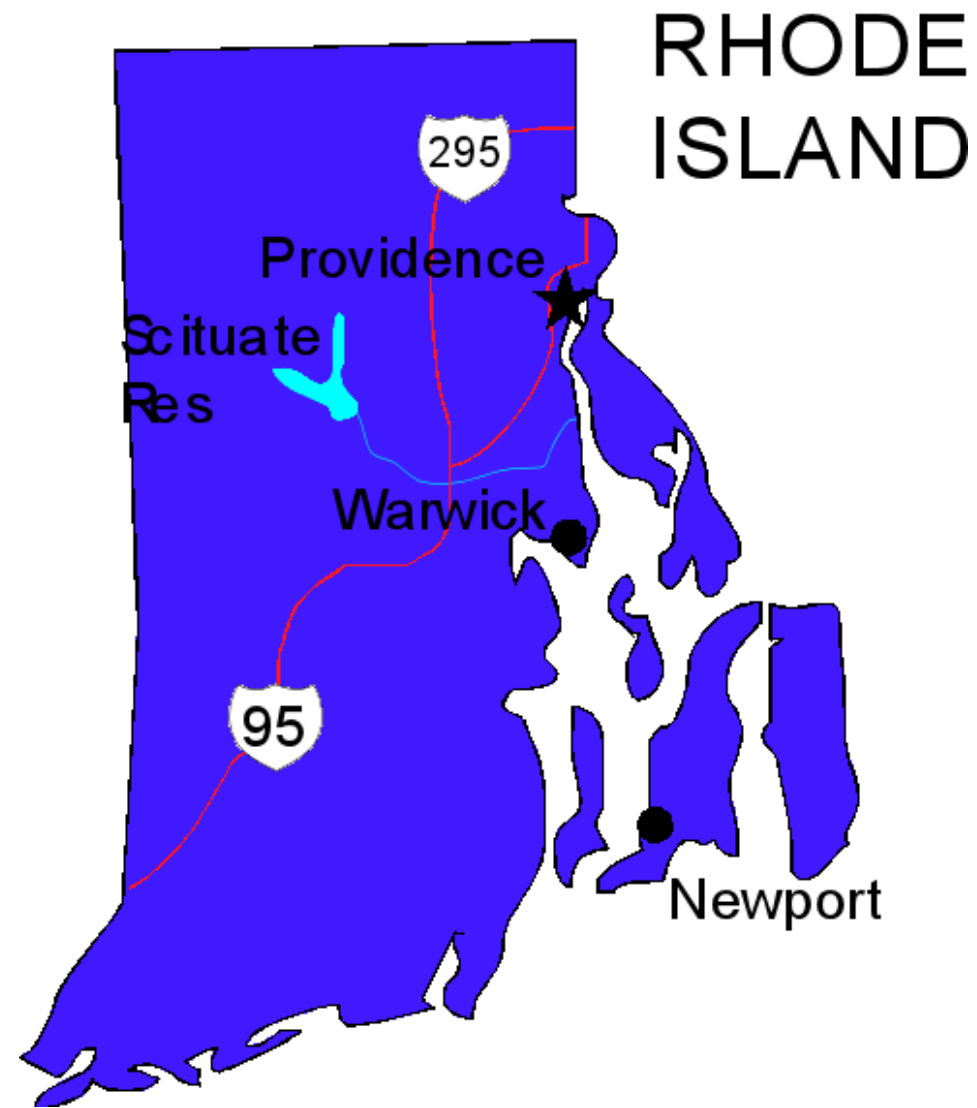

School	Page
Brown University	2
Bryant University	2
New England Institute of Technology	3
Providence College	3
Rhode Island College	4
Rhode Island School of Design	4
Roger Williams University	5
Salve Regina University	5
University of Rhode Island	6

\$21K/Semester

School Location : Providence, Rhode Island

Established : 1764

Student Size : 9,000

Website : www.brown.edu

School Location : Smithfield, Rhode Island

Established : 1863

Student Size : 3,600

Tuition Rate :

\$15K/Semester

School Location : Kingston, Rhode Island**Established :** 1892**Student Size :** 17,000**Website :** www.uri.edu**Application Process****How to Apply:**

Common Application
w/\$15 fee