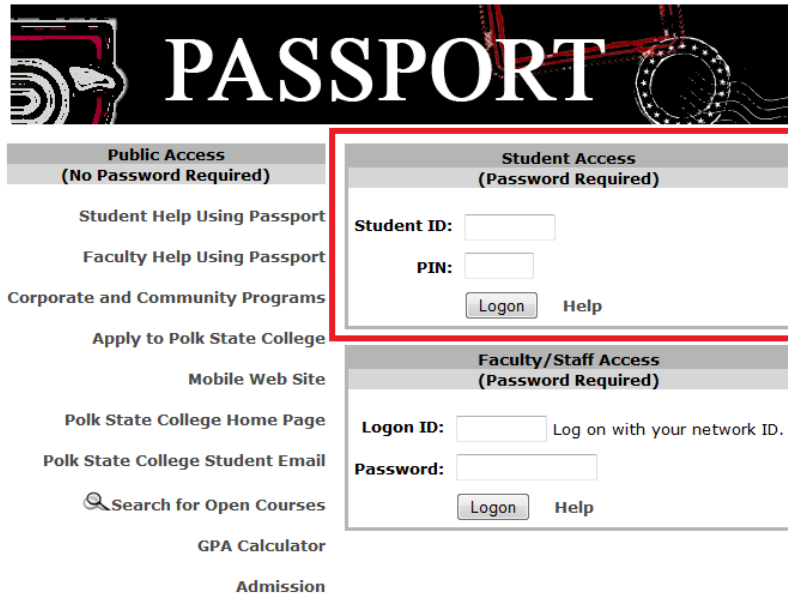

Attention Polk State Students! Did you know PASSPORT now supports Single Sign On (SSO)? SSO lets you sign into PAL from PASSPORT without needing to log in to PAL. This means you can quickly and easily access PAL whenever you are logged in to PASSPORT just by clicking on the PAL quick link. To get started simply login to PASSPORT with your student ID and PIN.

Once logged in to PASSPORT, select the PAL (Polk Access to Learning) quick link and you will be taken directly to your PAL homepage. (You may continue to log in to PAL by going to <https://polk.desire2learn.com/> and entering your username and password, but SSO provides a quick way to access PAL directly from within PASSPORT and is provided as another option for your convenience.)